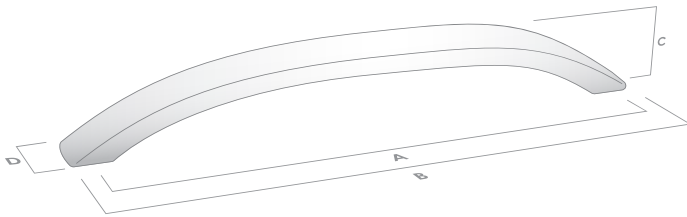

SPECIFICATION SHEET

HINCKLEY

The Statement Collection

Handle

Code	CTC (A)	Length (B)	Width (D)	Projection (C)	Finish
408.160.04	160mm	184mm	12mm	30mm	Matt Black
408.160.06	160mm	184mm	12mm	30mm	Polished Chrome
408.160.10	160mm	184mm	12mm	30mm	Dull Brushed Nickel
408.160.35	160mm	184mm	12mm	30mm	Brushed Brass
408.320.04	320mm	344mm	12mm	30mm	Matt Black
408.320.06	320mm	344mm	12mm	30mm	Polished Chrome
408.320.10	320mm	344mm	12mm	30mm	Dull Brushed Nickel
408.320.35	320mm	344mm	12mm	30mm	Brushed Brass
408.480.04	480mm	504mm	12mm	30mm	Matt Black
408.480.06	480mm	504mm	12mm	30mm	Polished Chrome
408.480.10	480mm	504mm	12mm	30mm	Dull Brushed Nickel
408.480.35	480mm	504mm	12mm	30mm	Brushed Brass

Available Finishes:

Matt Black

Polished Chrome

Dull Brushed Nickel

Brushed Brass